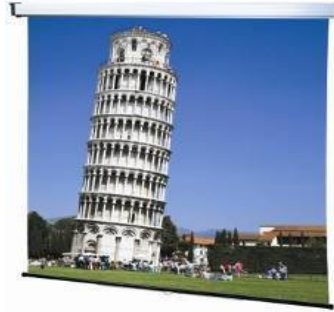

Manual "NEW SPRING"		ART.	Λιανική Χωρίς ΦΠΑ
155X160	Manual New Spring white	3150	€ 180,40
180X190	Manual New Spring white	3180	€ 200,20
200X210	Manual New Spring white	3200	€ 226,16
220x200	Manual New Spring white	3220	€ 232,32
240X200	Manual New Spring white	3240	€ 237,60

Options:

- Fabric Rear Projection "add to the cod. **RP**"
- Fabric Grey "add to the cod. **G**"
- Aluminum painted White RAL9010 "add to the cod. **W**"

Technical Data

- Frame in anodised aluminium
- Front white "Balta" B1 certificate
- Gain Factor 1,2
- Viewing angle 150°
- **Blocking Device**
- Possibility to Stop the cloth height variable

Manual "NEW SPRING" Rear Black		ART.	Λιανική Χωρίς ΦΠΑ
155X160	Manual New Spring White/Rear Black	3150RN	€ 184,80
180X190	Manual New Spring White/Rear Black	3180RN	€ 204,60
200X210	Manual New Spring White/Rear Black	3200RN	€ 231,00
220X180	Manual New Spring White/Rear Black	3220RN	€ 237,60
240X180	Manual New Spring White/Rear Black	3241RN	€ 244,20

Technical Data

- Frame in anodised aluminium
- Front white/Rear Black M1 certificate
- Gain Factor 1,2
- Viewing angle 150°
- **Blocking Device**
- Possibility to Stop the cloth height variable